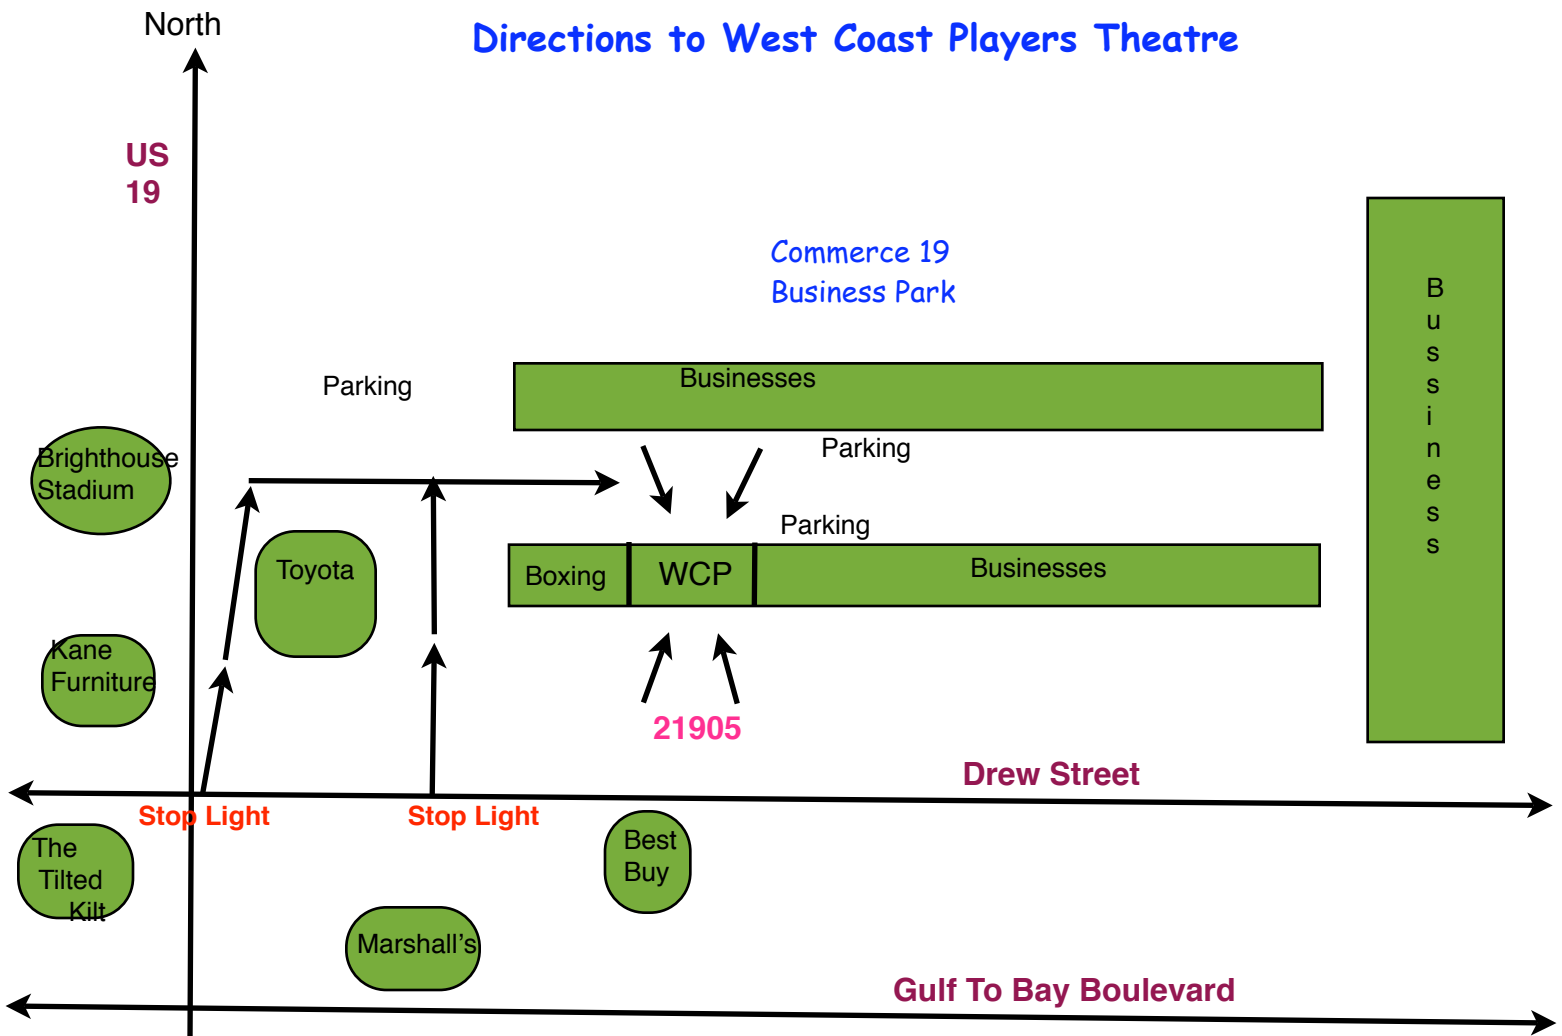

Directions to West Coast Players Theatre

Directions:

From the north, take 19 south to Drew St. Turn left at the stop light and go under the overpass. At the stop light, turn left and go on the road BEHIND the Toyota dealership to the end of the street. Turn right. WCP is located in the building on the right.

From the south, go north on 19 and turn right on Drew St and go to the stop light. Turn left and go on the road BEHIND the Toyota dealership to the end of the street. Turn right. WCP is located in the building on the right.

From east, go west on Drew St. to the stop light before the 19 overpass. Turn right and go BEHIND the Toyota dealership to the end of the street. Turn right. WCP is located in the building on the right.

From west, go east on Drew St. to the stop light just beyond the 19 overpass at Best Buy. Turn left and go BEHIND the Toyota dealership to the end of the street. Turn right. WCP is located in the building on the right.